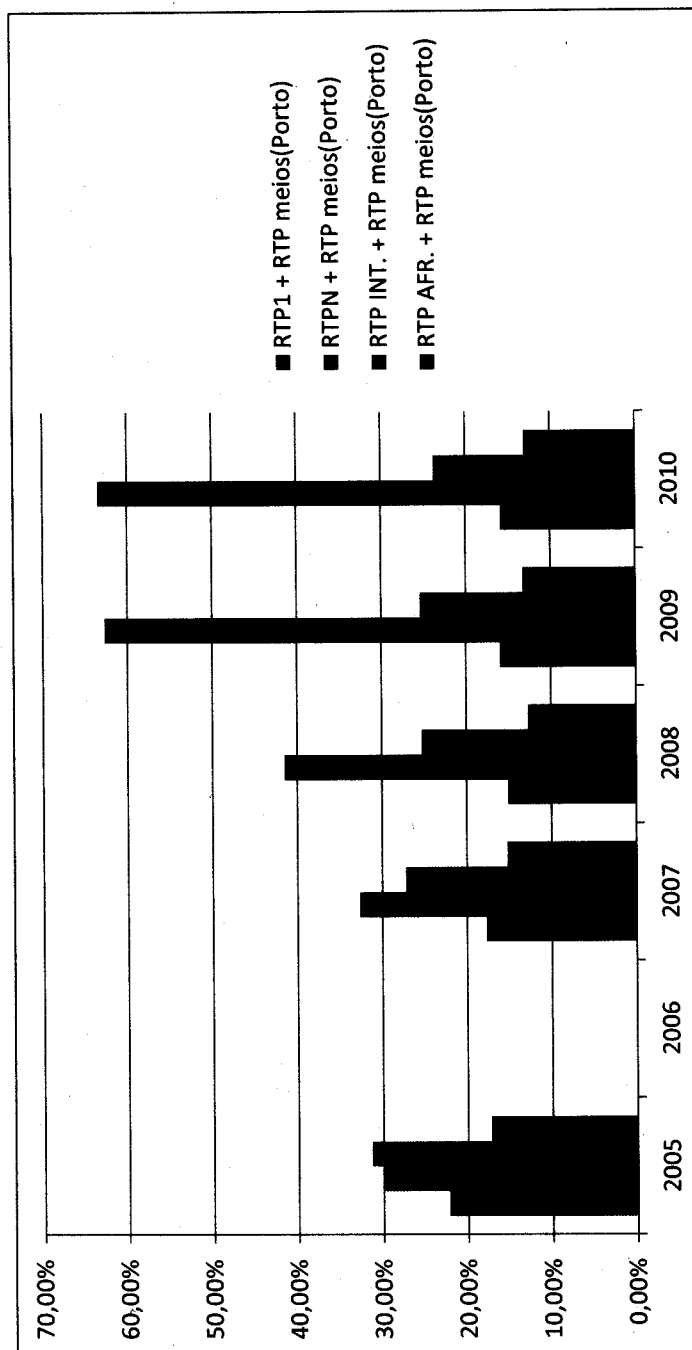

RTP Numeros e Conteúdos 2010 (CPN)							
	2005	2006	2007	2008	2009	2010	
RTP1 + RTP meios(Porto)	22,19%		17,71%	15,09%	15,94%	15,82%	
RTPN + RTP meios(Porto)	29,86%		32,67%	41,50%	62,69%	63,44%	
RTP INT. + RTP meios(Porto)	31,37%		27,24%	25,26%	25,44%	23,74%	
RTP AFR. + RTP meios(Porto)	17,24%		15,21%	12,73%	13,26%	13,06%	

Fonte RTP